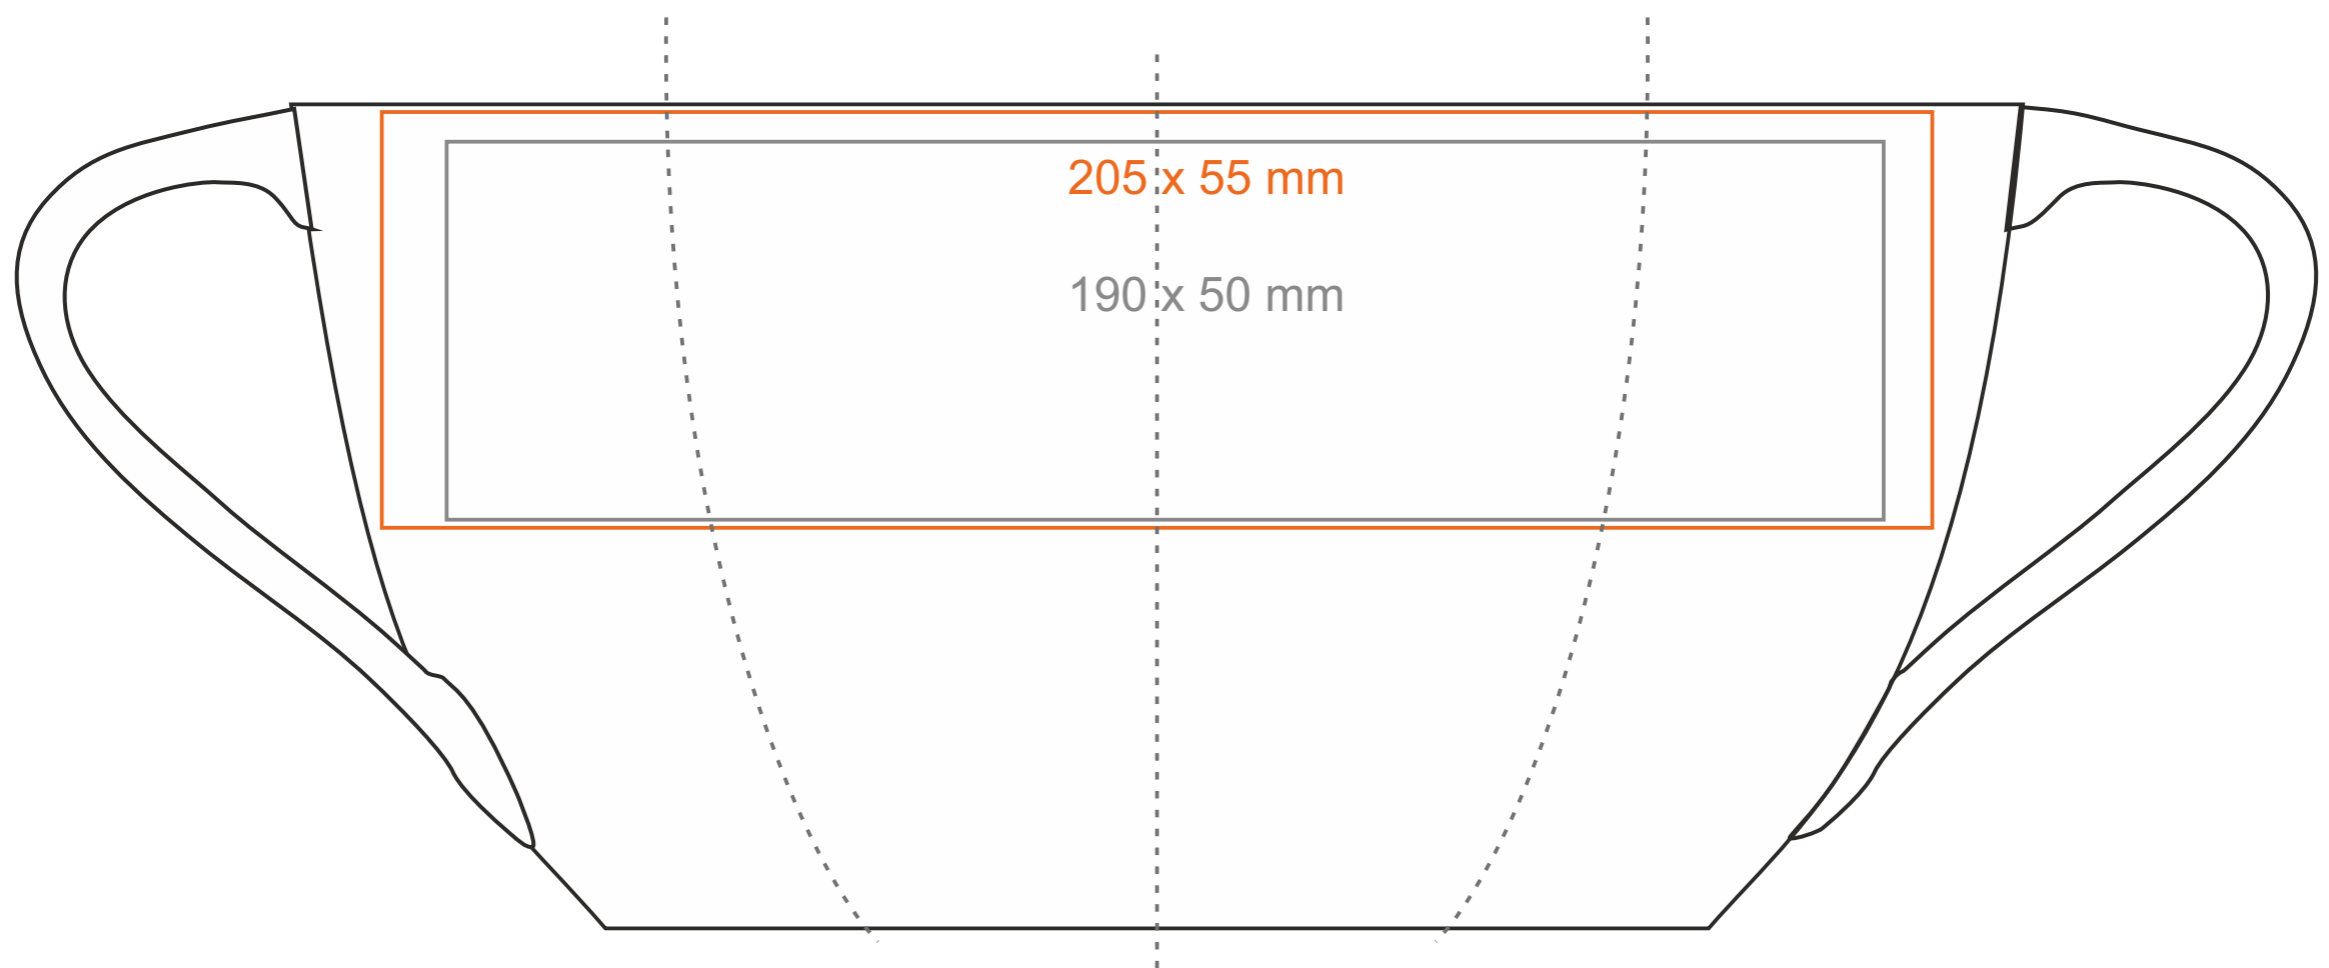

M_495 Vision

330 ml / h: 109 mm / Ø 83 mm

Imprint on the handle
Imprint on the inside
Imprint on the bottom outside

- 50 x 10 mm
- 50 x 20 mm
- Ø 30 mm

*In the case of projects for transfer print running outside of the standard print area, please contact our sales department.

[How to prepare print material](#)

meaning

- Transfer Print
- Sensitive Touch
- Direct Print