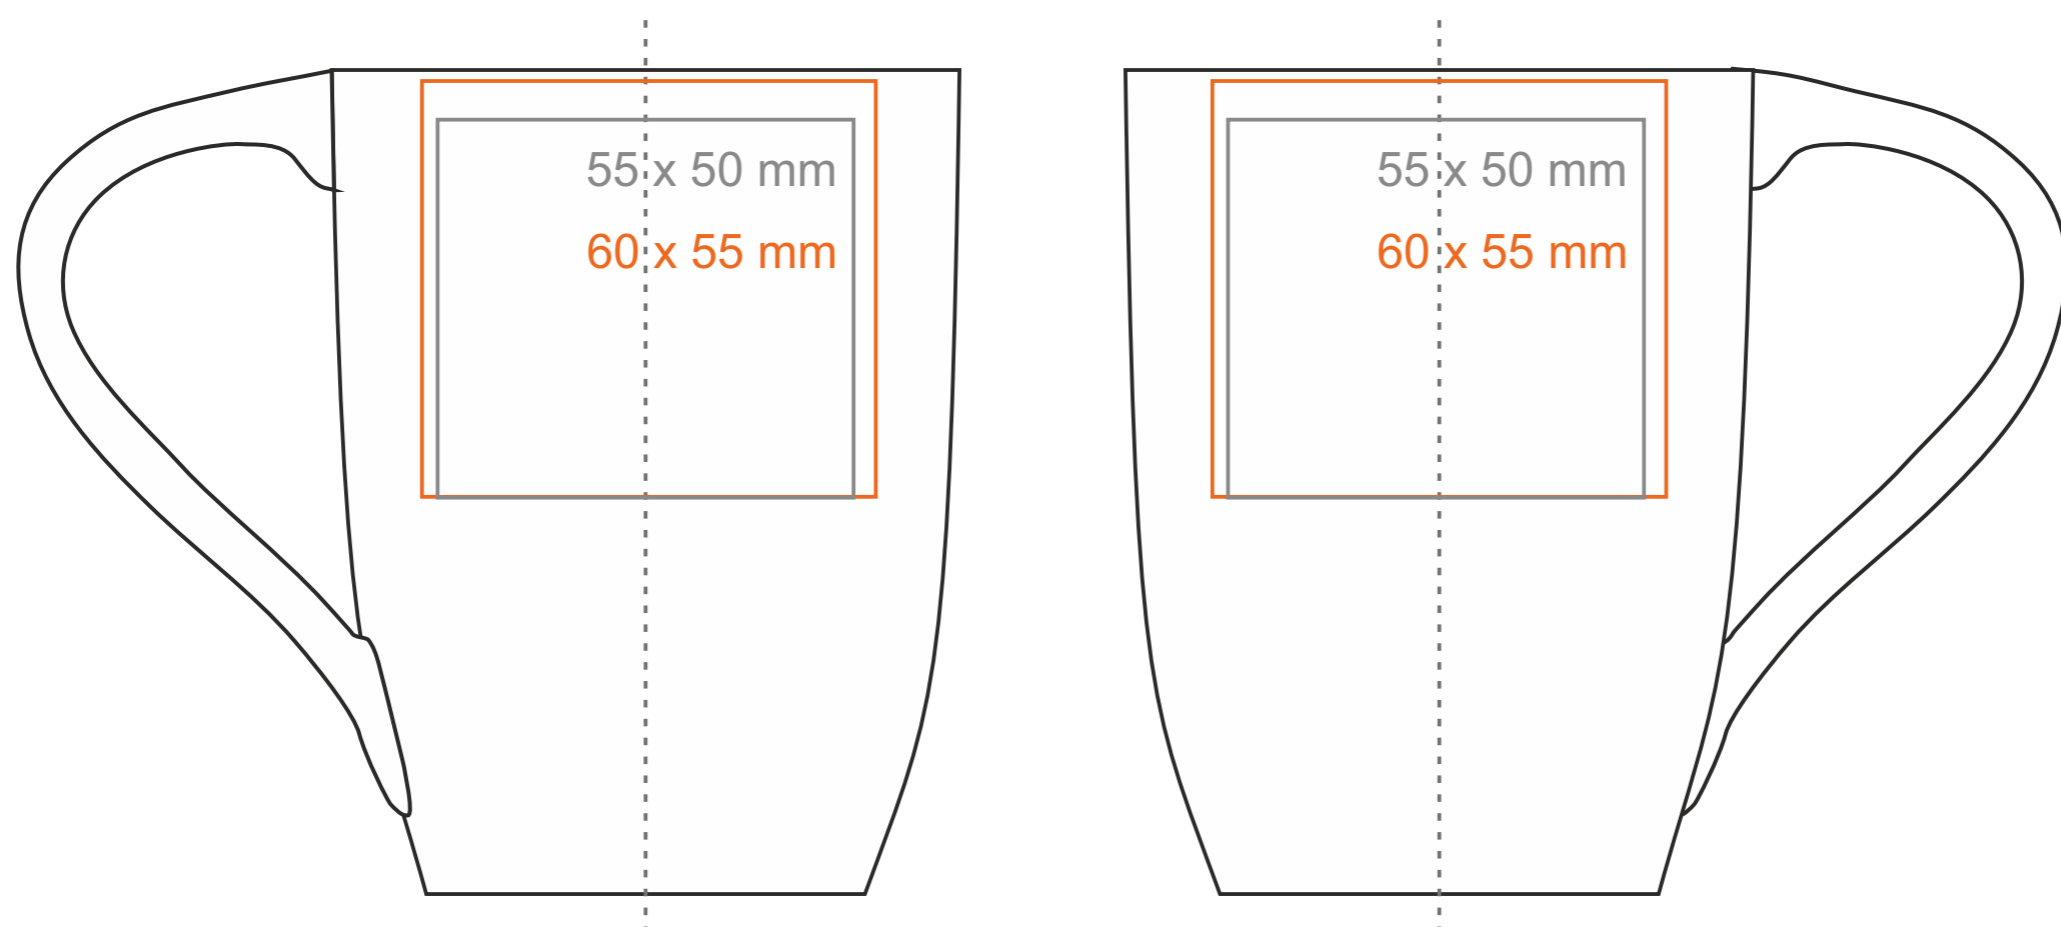

M_495 Vision

330 ml / h: 109 mm / Ø 83 mm

Imprint on the handle
Imprint on the inside
Imprint on the bottom outside

- 50 x 10 mm
- 50 x 20 mm
- Ø 30 mm

*In the case of projects for transfer print running outside of the standard print area, please contact our sales department.

[How to prepare print material](#)

meaning

- Transfer Print
- Sensitive Touch
- Direct Print