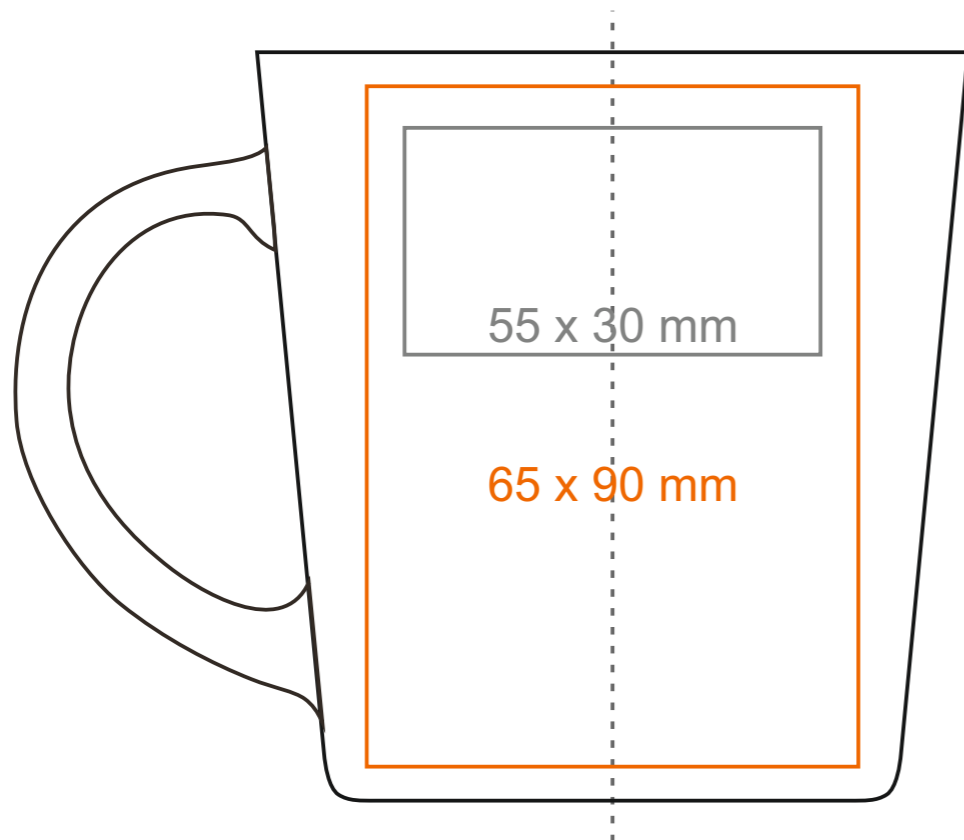

# M\_482 Berg EU

380 ml / h: 98 mm / Ø 94 mm

- Imprint on the handle - 80 x 12 mm
- Imprint on the inside - 50 x 20 mm
- Imprint on the bottom inside - Ø 40 mm
- Imprint on the bottom outside - Ø 45 mm

\*In the case of projects for transfer print running outside of the standard print area, please contact our sales department.

[How to prepare print material](#)

meaning

- Transfer Print
- Sensitive Touch
- Direct Print