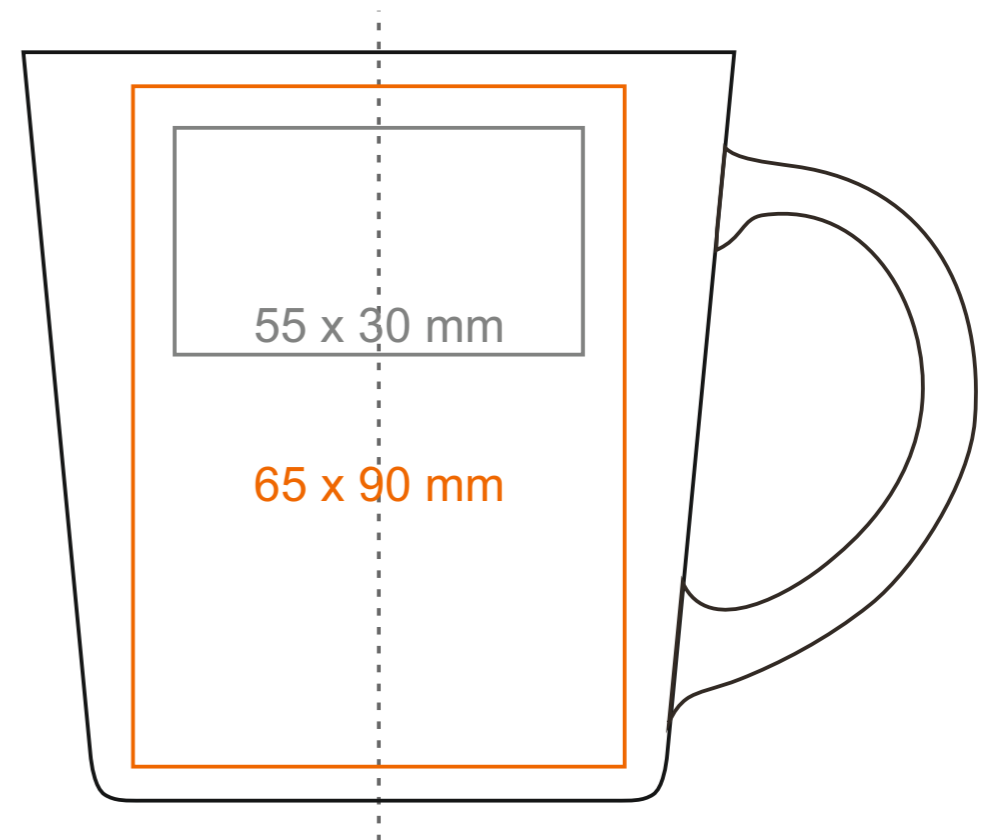

# M\_482 Berg EU

380 ml / h: 98 mm / Ø 94 mm

- Imprint on the handle - 80 x 12 mm
- Imprint on the inside - 50 x 20 mm
- Imprint on the bottom inside - Ø 40 mm
- Imprint on the bottom outside - Ø 45 mm

\*In the case of projects for transfer print running outside of the standard print area, please contact our sales department.

[How to prepare print material](#)

meaning

- Transfer Print
- Sensitive Touch
- Direct Print