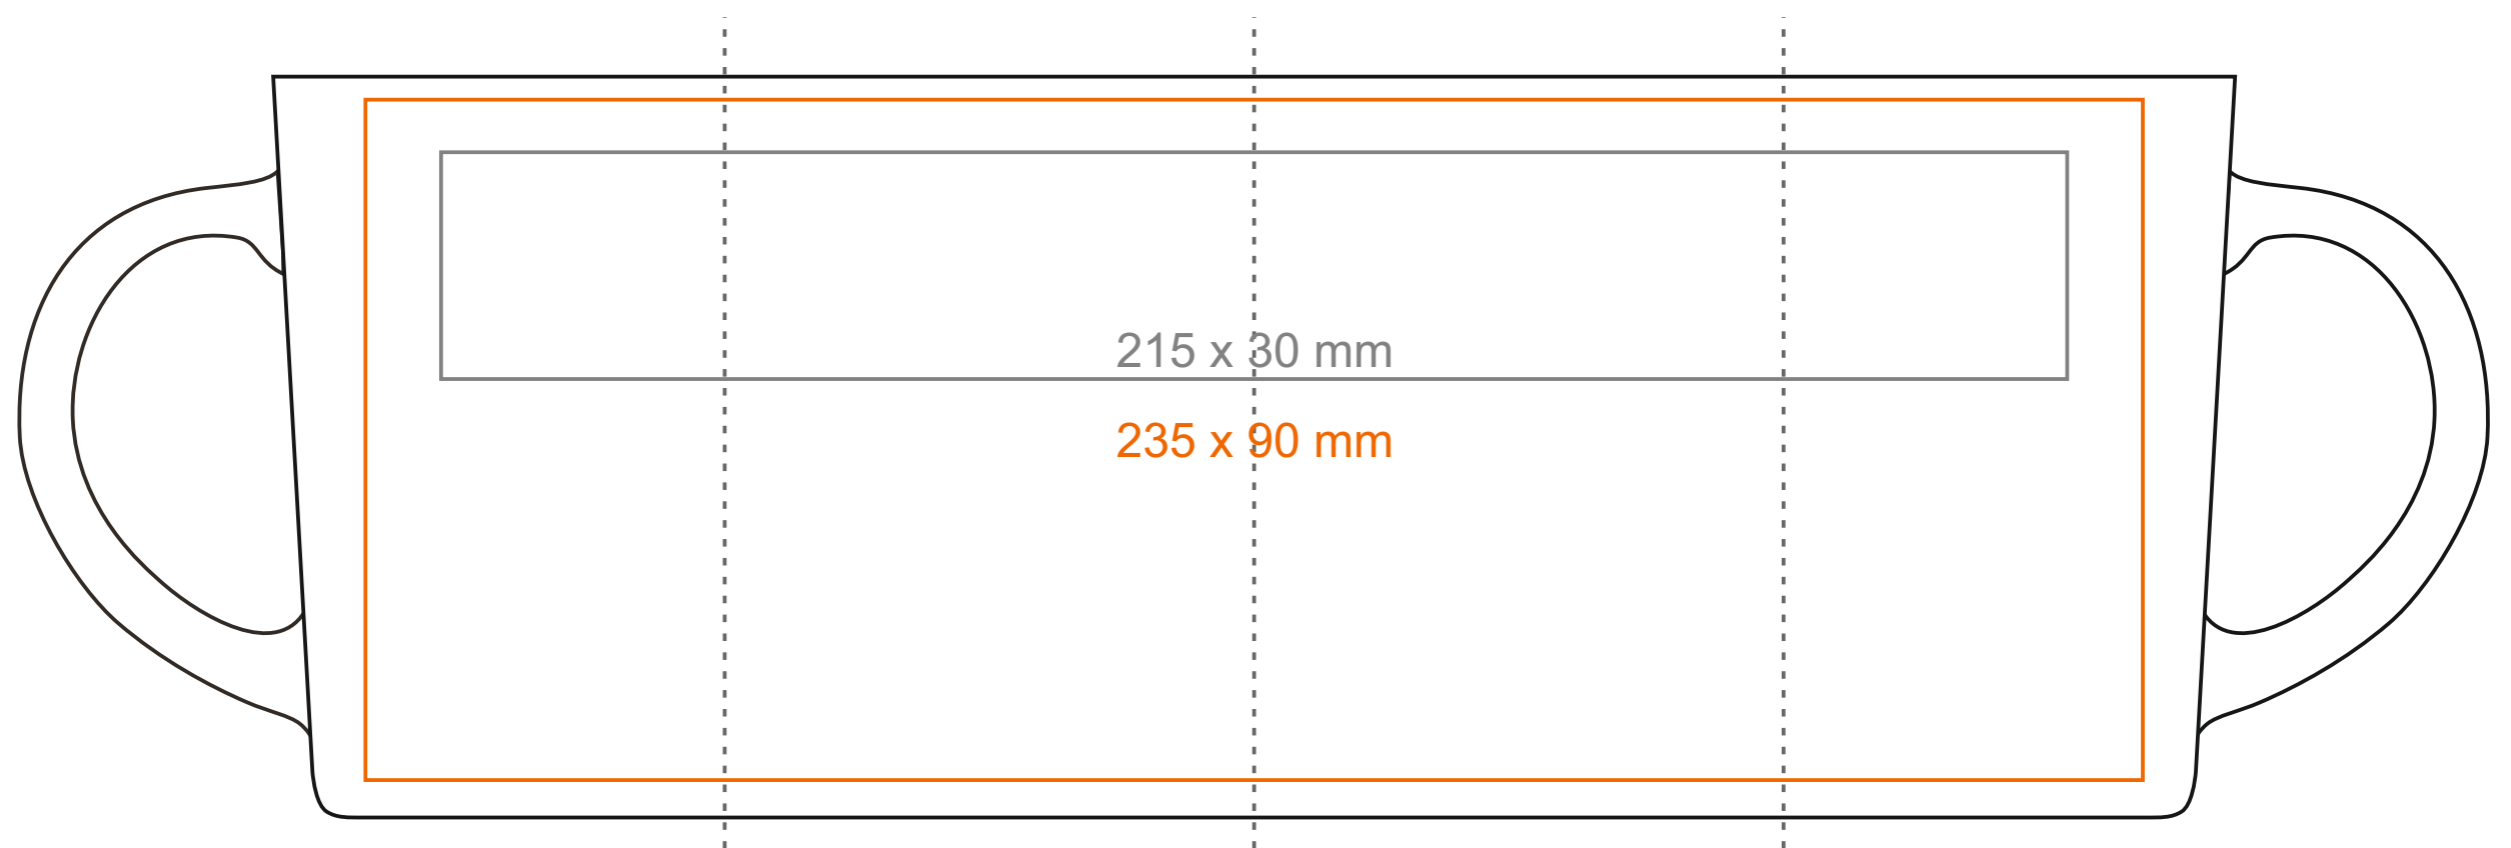

# M\_482 Berg EU

380 ml / h: 98 mm / Ø 94 mm

- Imprint on the handle - 80 x 12 mm
- Imprint on the inside - 50 x 20 mm
- Imprint on the bottom inside - Ø 40 mm
- Imprint on the bottom outside - Ø 45 mm

\*In the case of projects for transfer print running outside of the standard print area, please contact our sales department.

[How to prepare print material](#)

meaning

- Transfer Print
- Sensitive Touch
- Direct Print