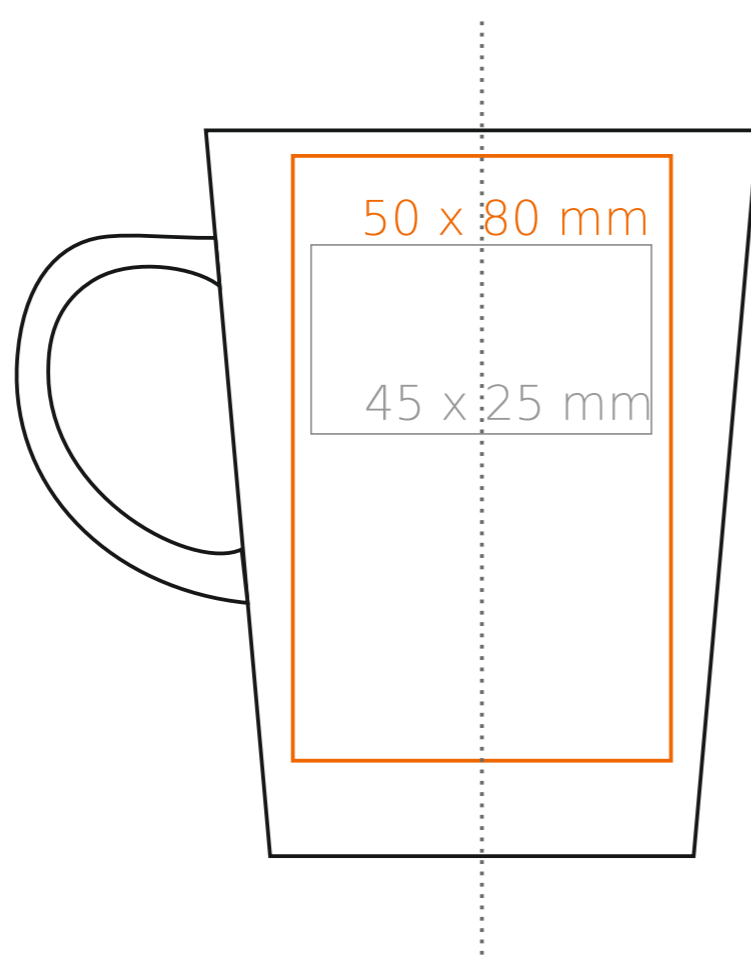

M_127 Victor

240 ml / h: 96 mm / Ø 79 mm

Imprint on the handle
 Imprint on the inside
 Imprint on the bottom inside
 Imprint on the bottom outside

- 50 x 10 mm
- 40 x 20 mm
- Ø 30 mm
- Ø 30 mm

*In the case of projects for transfer print running outside of the standard print area, please contact our sales department.

[How to prepare print material](#)

meaning

- Transfer Print
- Sensitive Touch
- Direct Print

M_127 Victor

210 ml / h: 73 mm / Ø 83 mm

Imprint on the handle

- 30 x 10 mm

Imprint on the inside

- 40 x 20 mm

Imprint on the bottom inside

- Ø 35 mm

Imprint on the bottom outside

- Ø 30 mm

*In the case of projects for transfer print running outside of the standard print area, please contact our sales department.

[How to prepare print material](#)

meaning

- Transfer Print
- Sensitive Touch
- Direct Print

M_127 Victor

120 ml / h: 62 mm / Ø 69 mm

Imprint on the handle	- 50 x 8 mm
Imprint on the inside	- 35 x 20 mm
Imprint on the bottom inside	- Ø 25 mm
Imprint on the bottom outside	- Ø 25 mm