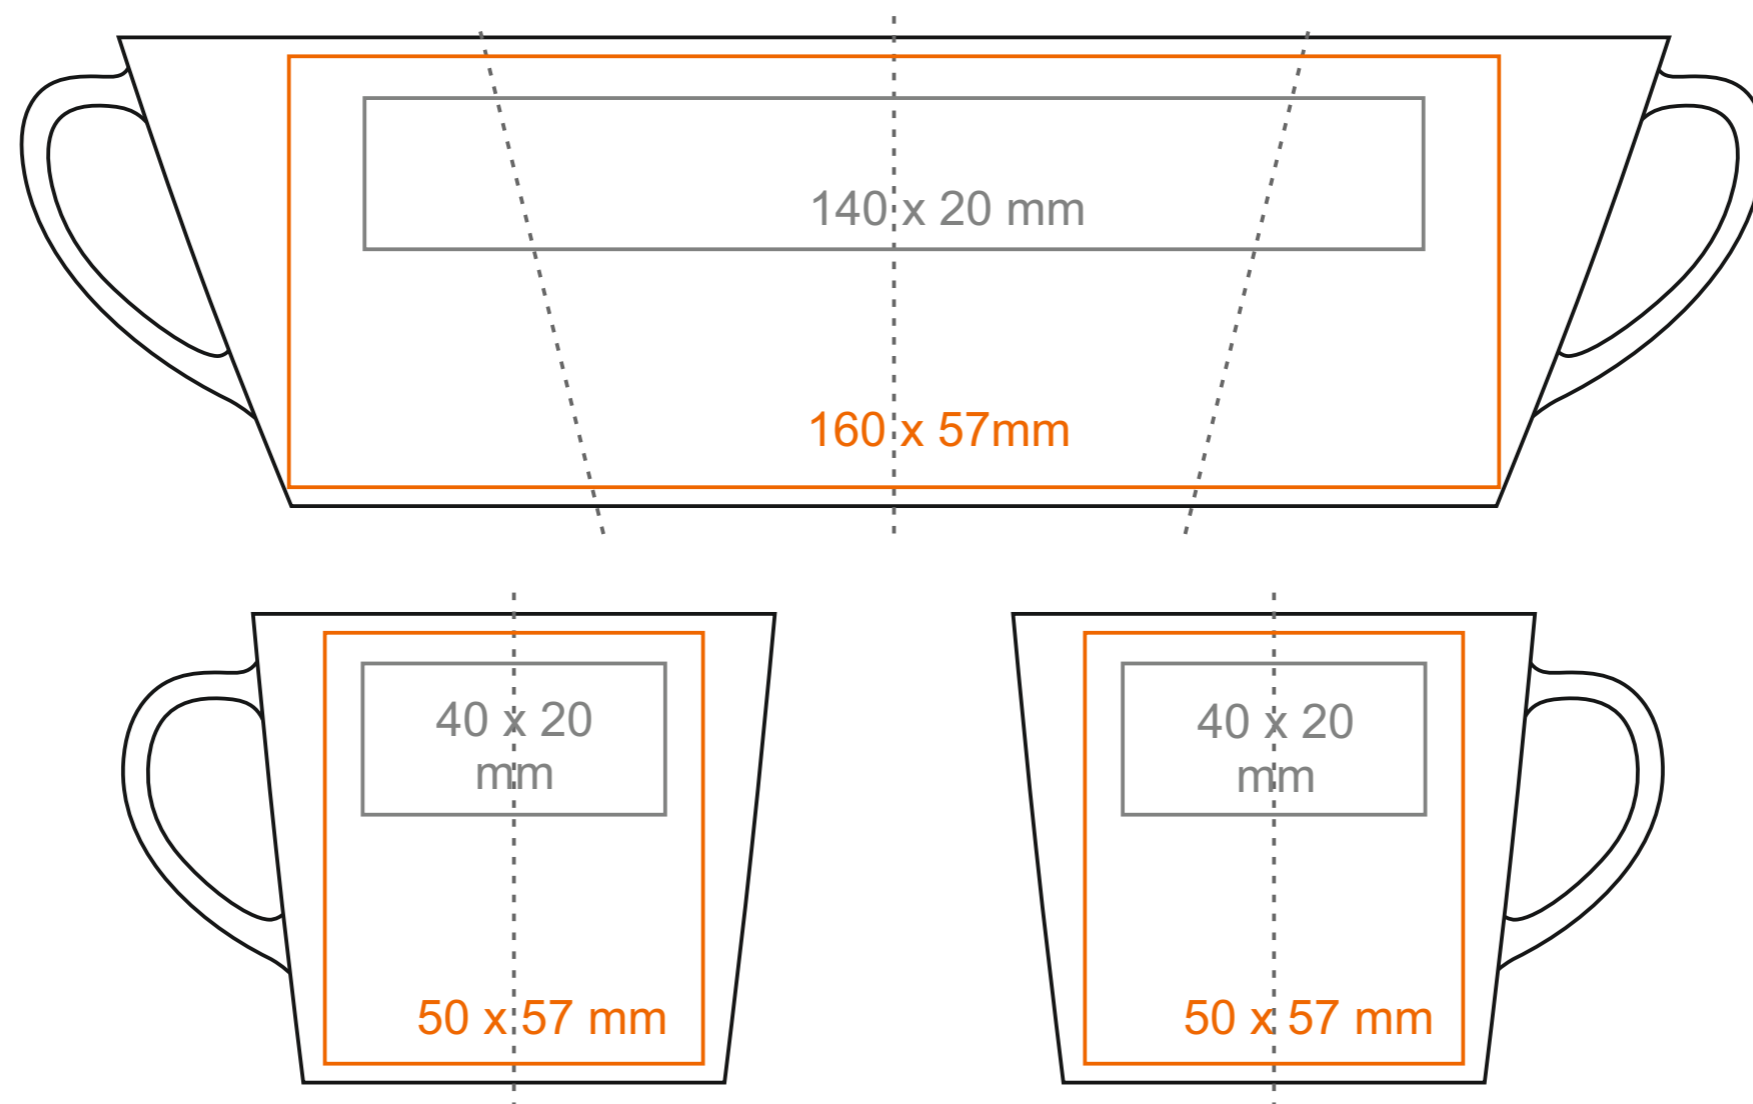

M_127 Victor

240 ml / h: 96 mm / Ø 79 mm

Imprint on the handle
 Imprint on the inside
 Imprint on the bottom inside
 Imprint on the bottom outside

- 50 x 10 mm
- 40 x 20 mm
- Ø 30 mm
- Ø 30 mm

*In the case of projects for transfer print running outside of the standard print area, please contact our sales department.

[How to prepare print material](#)

meaning

- Transfer Print
- Sensitive Touch
- Direct Print

M_127 Victor

210 ml / h: 73 mm / Ø 83 mm

Imprint on the handle

- 30 x 10 mm

Imprint on the inside

- 40 x 20 mm

Imprint on the bottom inside

- Ø 35 mm

Imprint on the bottom outside

- Ø 30 mm

*In the case of projects for transfer print running outside of the standard print area, please contact our sales department.

[How to prepare print material](#)

meaning

- Transfer Print
- Sensitive Touch
- Direct Print

M_127 Victor

120 ml / h: 62 mm / Ø 69 mm

Imprint on the handle	- 50 x 8 mm
Imprint on the inside	- 35 x 20 mm
Imprint on the bottom inside	- Ø 25 mm
Imprint on the bottom outside	- Ø 25 mm