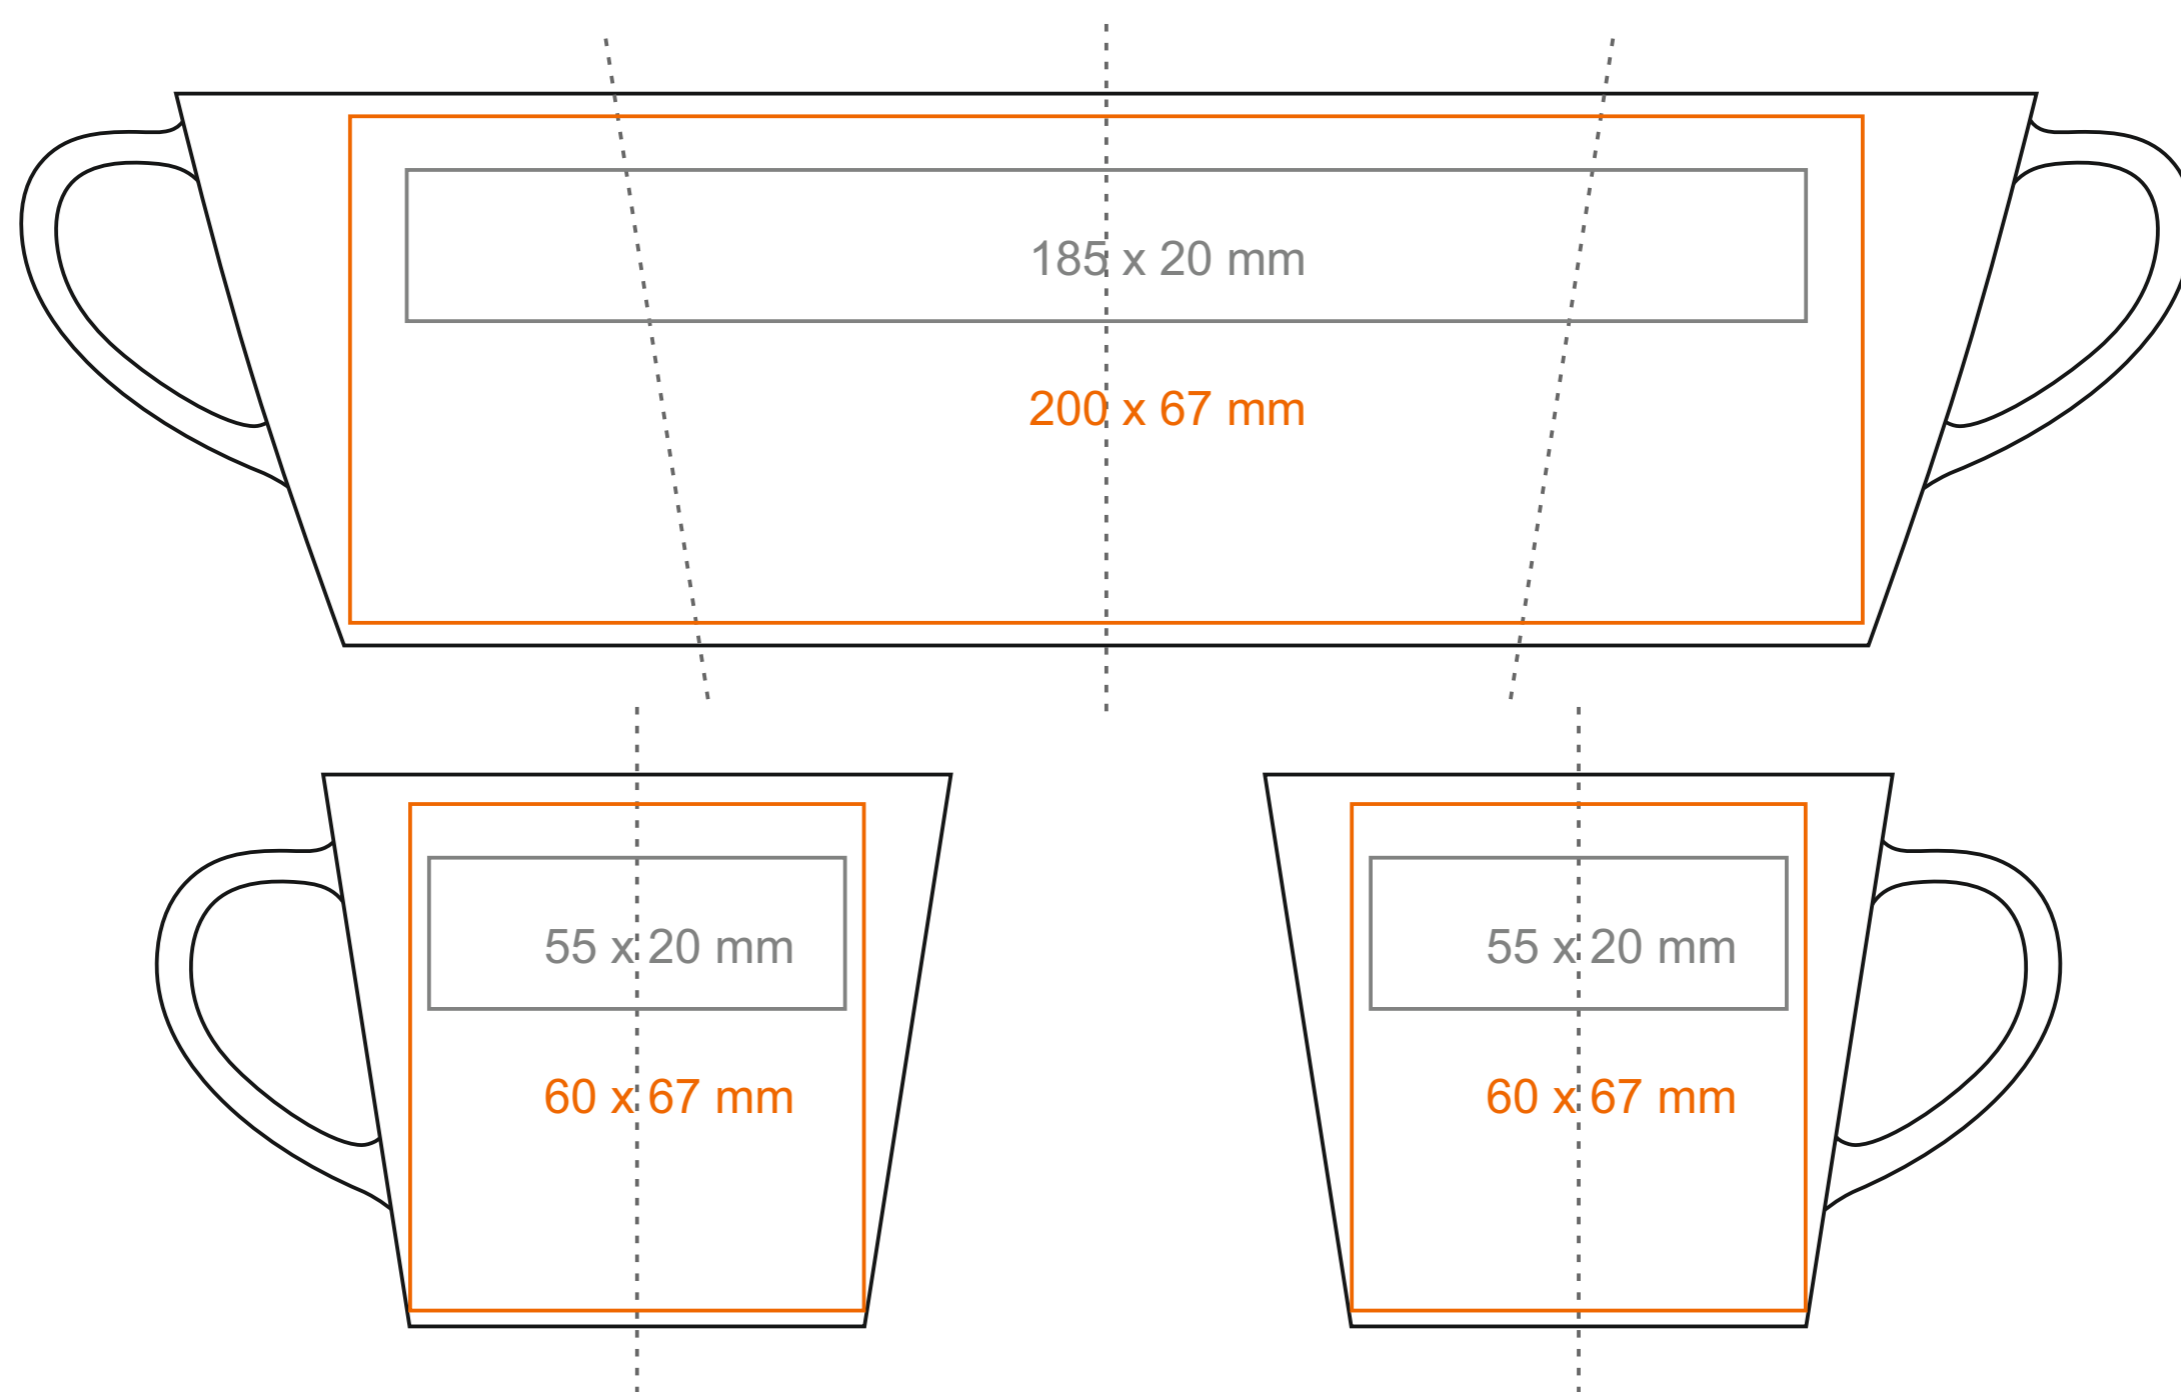

M_127 Victor

240 ml / h: 96 mm / Ø 79 mm

Imprint on the handle
 Imprint on the inside
 Imprint on the bottom inside
 Imprint on the bottom outside

- 50 x 10 mm
- 40 x 20 mm
- Ø 30 mm
- Ø 30 mm

*In the case of projects for transfer print running outside of the standard print area, please contact our sales department.

[How to prepare print material](#)

meaning

- Transfer Print
- Sensitive Touch
- Direct Print

M_127 Victor

210 ml / h: 73 mm / Ø 83 mm

Imprint on the handle

- 30 x 10 mm

Imprint on the inside

- 40 x 20 mm

Imprint on the bottom inside

- Ø 35 mm

Imprint on the bottom outside

- Ø 30 mm

*In the case of projects for transfer print running outside of the standard print area, please contact our sales department.

[How to prepare print material](#)

meaning

- Transfer Print
- Sensitive Touch
- Direct Print

M_127 Victor

120 ml / h: 62 mm / Ø 69 mm

Imprint on the handle	- 50 x 8 mm
Imprint on the inside	- 35 x 20 mm
Imprint on the bottom inside	- Ø 25 mm
Imprint on the bottom outside	- Ø 25 mm