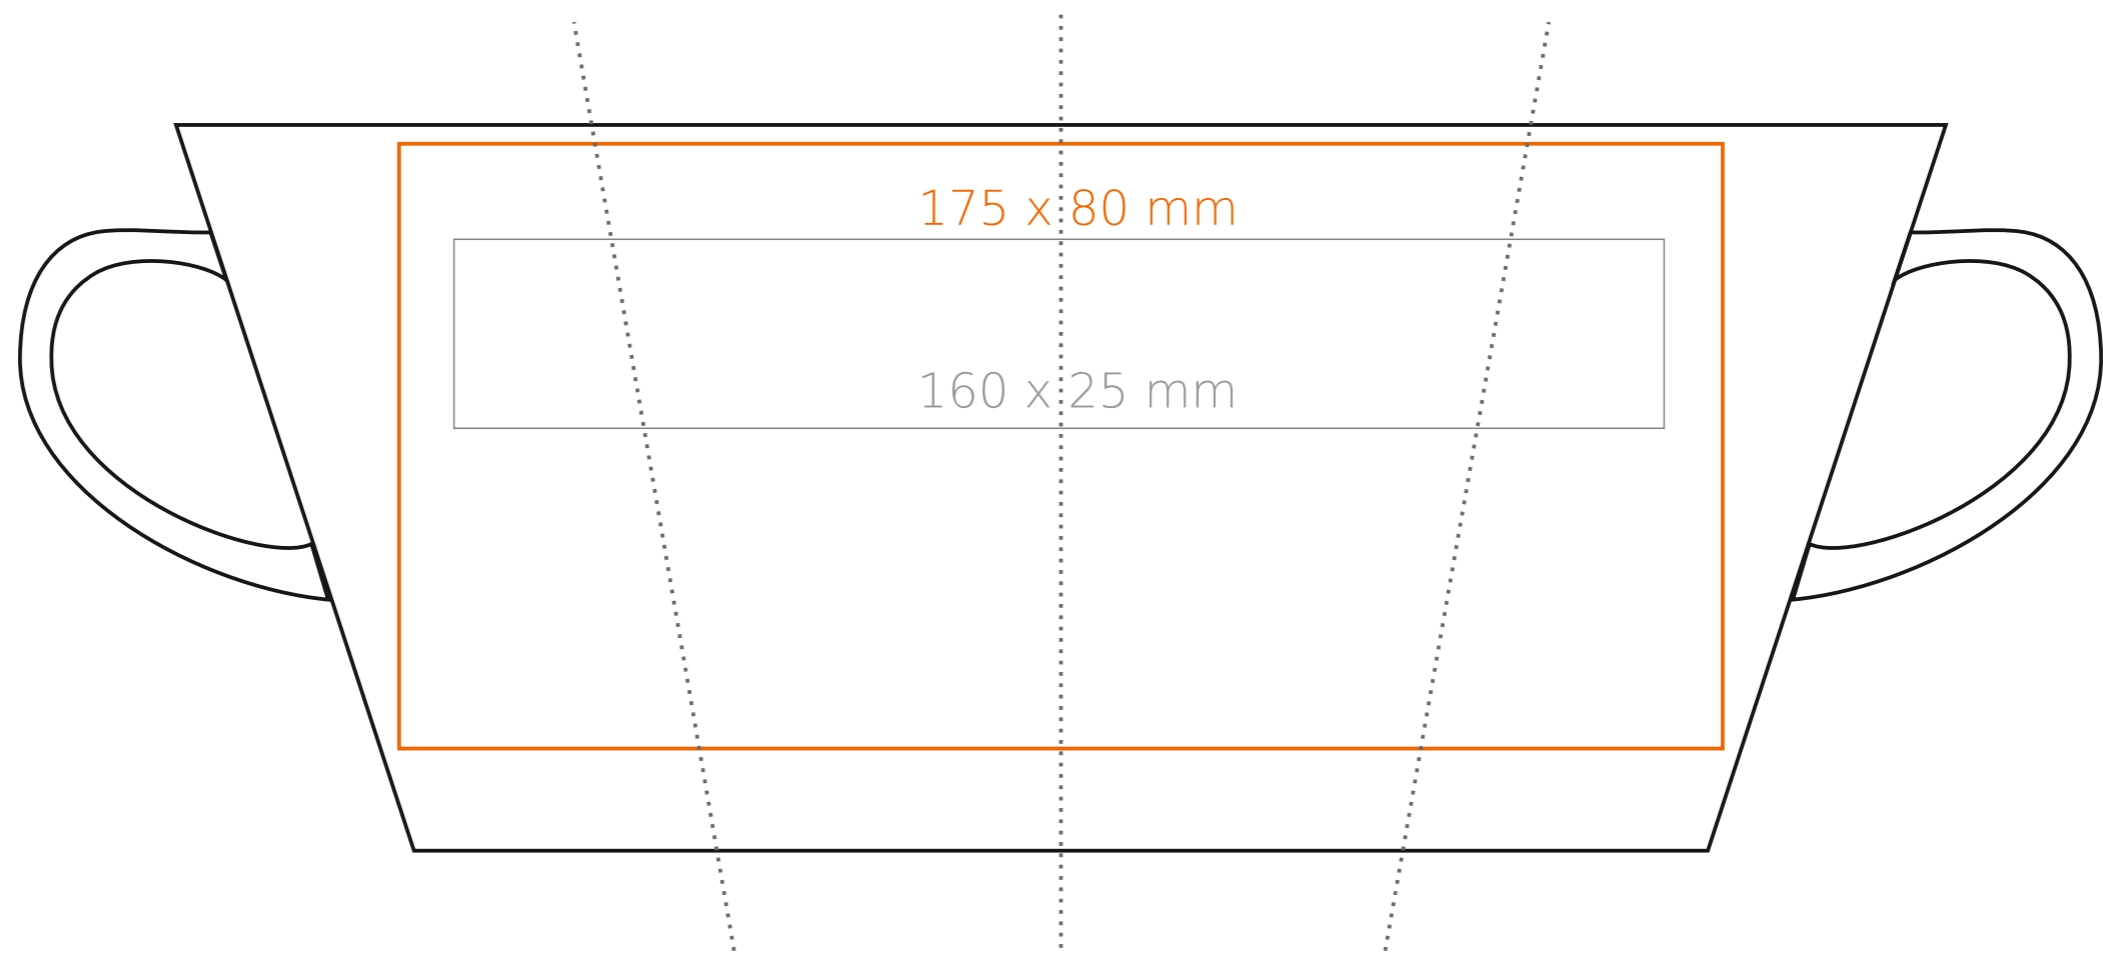

M_127 Victor

240 ml / h: 96 mm / Ø 79 mm

Imprint on the handle
 Imprint on the inside
 Imprint on the bottom inside
 Imprint on the bottom outside

- 50 x 10 mm
- 40 x 20 mm
- Ø 30 mm
- Ø 30 mm

*In the case of projects for transfer print running outside of the standard print area, please contact our sales department.

[How to prepare print material](#)

meaning

- Transfer Print
- Sensitive Touch
- Direct Print

M_127 Victor

210 ml / h: 73 mm / Ø 83 mm

Imprint on the handle

- 30 x 10 mm

Imprint on the inside

- 40 x 20 mm

Imprint on the bottom inside

- Ø 35 mm

Imprint on the bottom outside

- Ø 30 mm

*In the case of projects for transfer print running outside of the standard print area, please contact our sales department.

[How to prepare print material](#)

meaning

- Transfer Print
- Sensitive Touch
- Direct Print

M_127 Victor

120 ml / h: 62 mm / Ø 69 mm

Imprint on the handle	- 50 x 8 mm
Imprint on the inside	- 35 x 20 mm
Imprint on the bottom inside	- Ø 25 mm
Imprint on the bottom outside	- Ø 25 mm