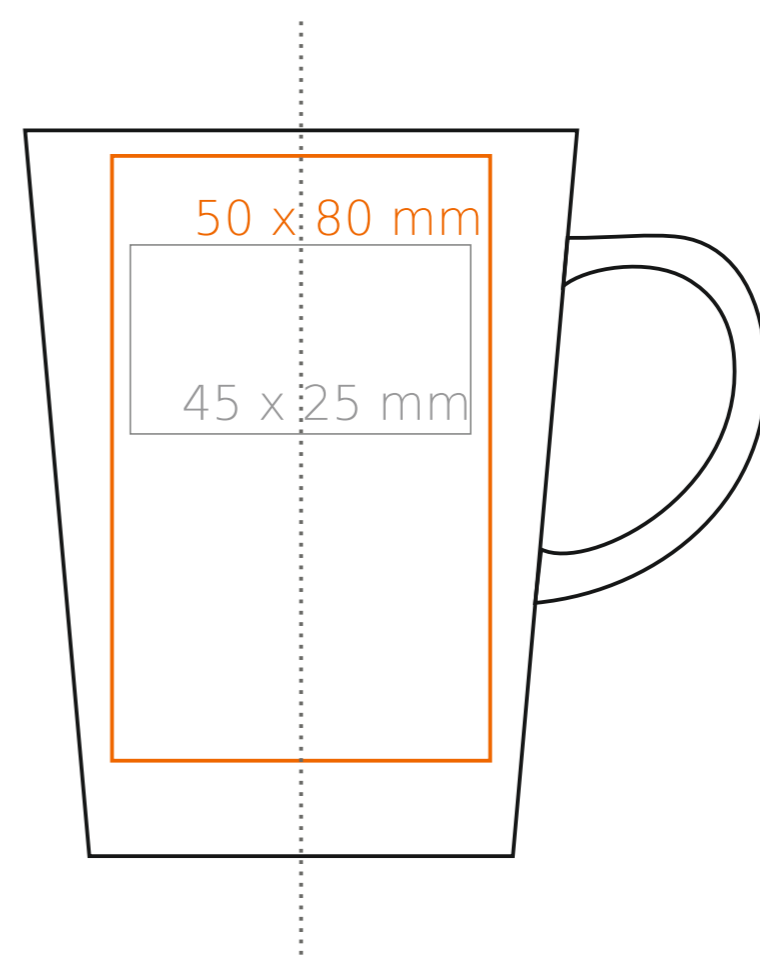

M_127 Victor

240 ml / h: 96 mm / Ø 79 mm

Imprint on the handle
 Imprint on the inside
 Imprint on the bottom inside
 Imprint on the bottom outside

- 50 x 10 mm
- 40 x 20 mm
- Ø 30 mm
- Ø 30 mm

*In the case of projects for transfer print running outside of the standard print area, please contact our sales department.

[How to prepare print material](#)

meaning

- Transfer Print
- Sensitive Touch
- Direct Print

M_127 Victor

210 ml / h: 73 mm / Ø 83 mm

Imprint on the handle

- 30 x 10 mm

Imprint on the inside

- 40 x 20 mm

Imprint on the bottom inside

- Ø 35 mm

Imprint on the bottom outside

- Ø 30 mm

*In the case of projects for transfer print running outside of the standard print area, please contact our sales department.

[How to prepare print material](#)

meaning

- Transfer Print
- Sensitive Touch
- Direct Print

M_127 Victor

120 ml / h: 62 mm / Ø 69 mm

Imprint on the handle	- 50 x 8 mm
Imprint on the inside	- 35 x 20 mm
Imprint on the bottom inside	- Ø 25 mm
Imprint on the bottom outside	- Ø 25 mm