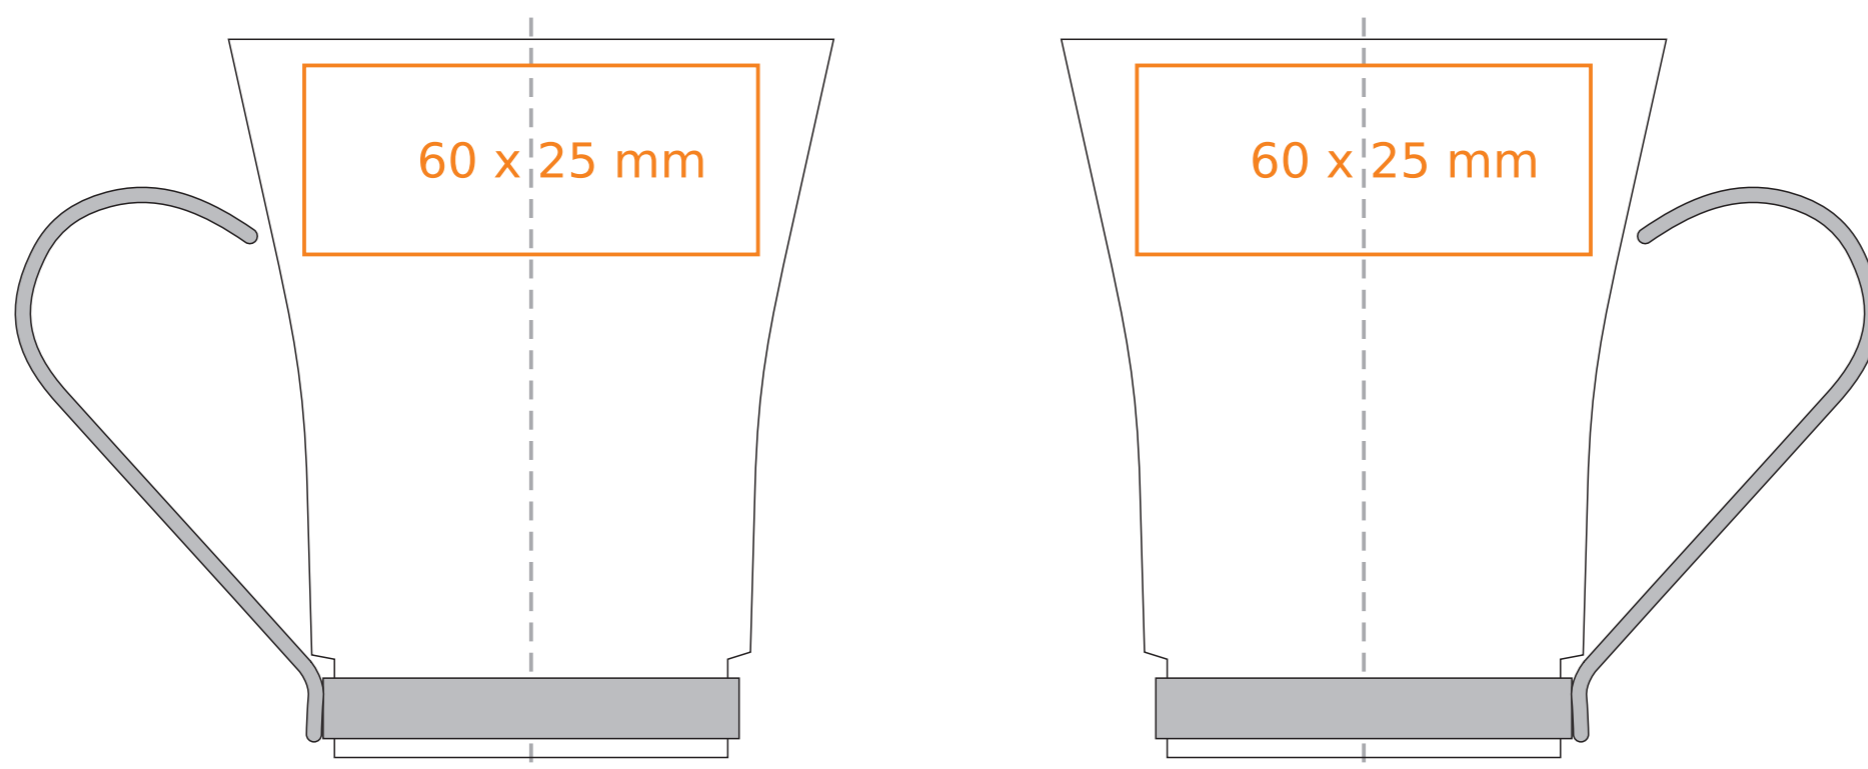

# G/505 La Bella

250 ml / h: 95 mm / Ø 80 mm

\*In the case of projects for transfer print running outside of the standard print area, please contact our sales department.

[How to prepare print material](#)

meaning

- Transfer Print
- Sensitive Touch