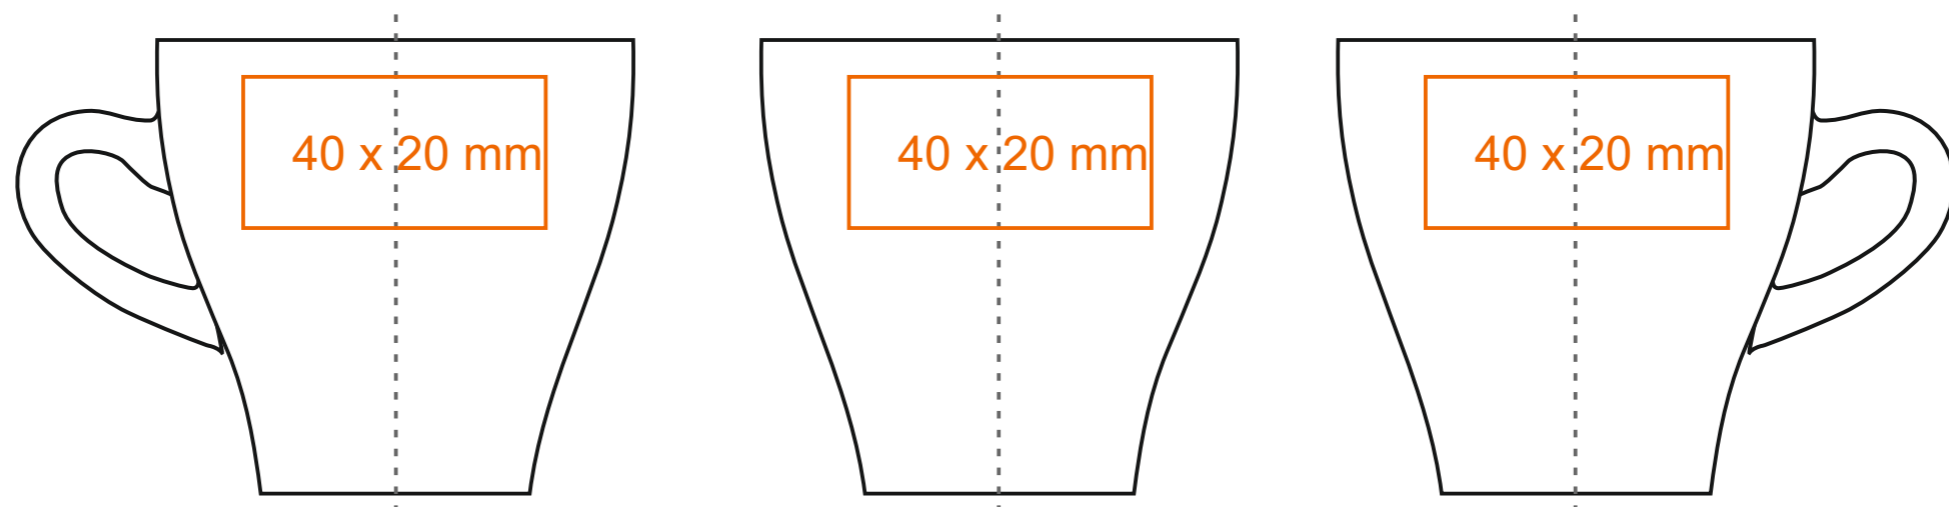

# C\_242 Verona Espresso Set

80 ml / h: 60 mm / Ø 63 mm

Spodek Ø 107 mm

Imprint on the inside  
Imprint on the bottom outside

- 30 x 10 mm
- Ø 20 mm

\*In the case of projects for transfer print running outside of the standard print area, please contact our sales department.

[How to prepare print material](#)

meaning

- Transfer Print
- Sensitive Touch